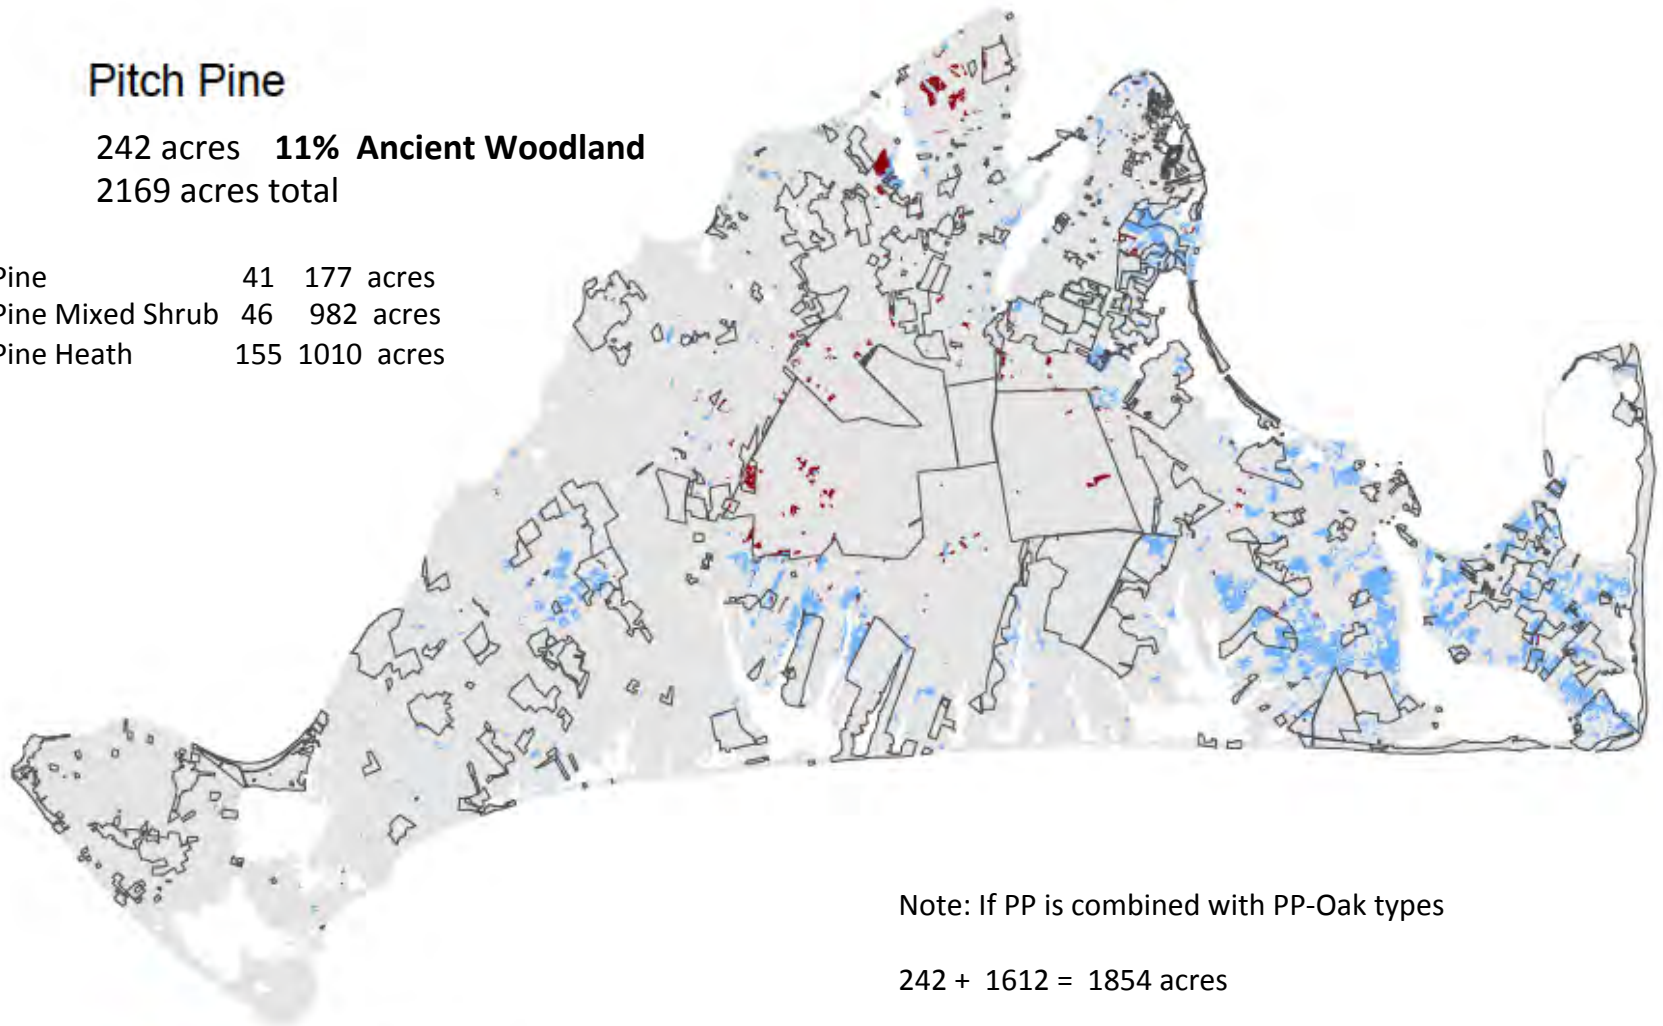

Diverse Deciduous

802 acres **20% Ancient Woodland**
3964 acres total

Mixed Deciduous	603	2182 acres
Successional Mixed	101	1258 acres
Wooded Deciduous Swamp	98	528 acres

Oak-Mixed Shrub

1318 acres **21% Ancient Woodland**
6132 acres total

Oak Mixed Shrub 1318 6132 acres

- AW, COMS; AW, COMSmec
- Not AW, COMS; Not AW, COMSmec
- POS with Full Public Access

Pitch Pine

242 acres **11% Ancient Woodland**
2169 acres total

Pitch Pine	41	177 acres
Pitch Pine Mixed Shrub	46	982 acres
Pitch Pine Heath	155	1010 acres

28%

Pitch Pine With Oak

1612 acres **40% Ancient Woodland**
 4477 acres total

Pitch Pine Oak	1336	3920 acres	34%
Pitch Pine Scrub Oak	276	557 acres	50%
Pitch Pine Oak MEE	133	140 acres	95%
Pitch Pine Scrub Oak MEE	86	109 acres	79%
Pitch Pine Heath MEE	28	28 acres	

Oak-Scrub Oak or Oak-Heath or Scrub Oak Types

11143 acres **70% Ancient Woodland**
 15849 acres total

Oak Scrub Oak	3255	4084 acres
Oak Scrub Oak MEE	329	336 acres
Oak Mixed Shrub MEE	5	5 acres
Oak Heath MEE	86	104 acres
Oak Heath	6160	9550 acres
Closed Scrub Oak	1161	1605 acres
Closed Scrub Oak MEE	141	147 acres
Open Scrub Oak	6	18 acres