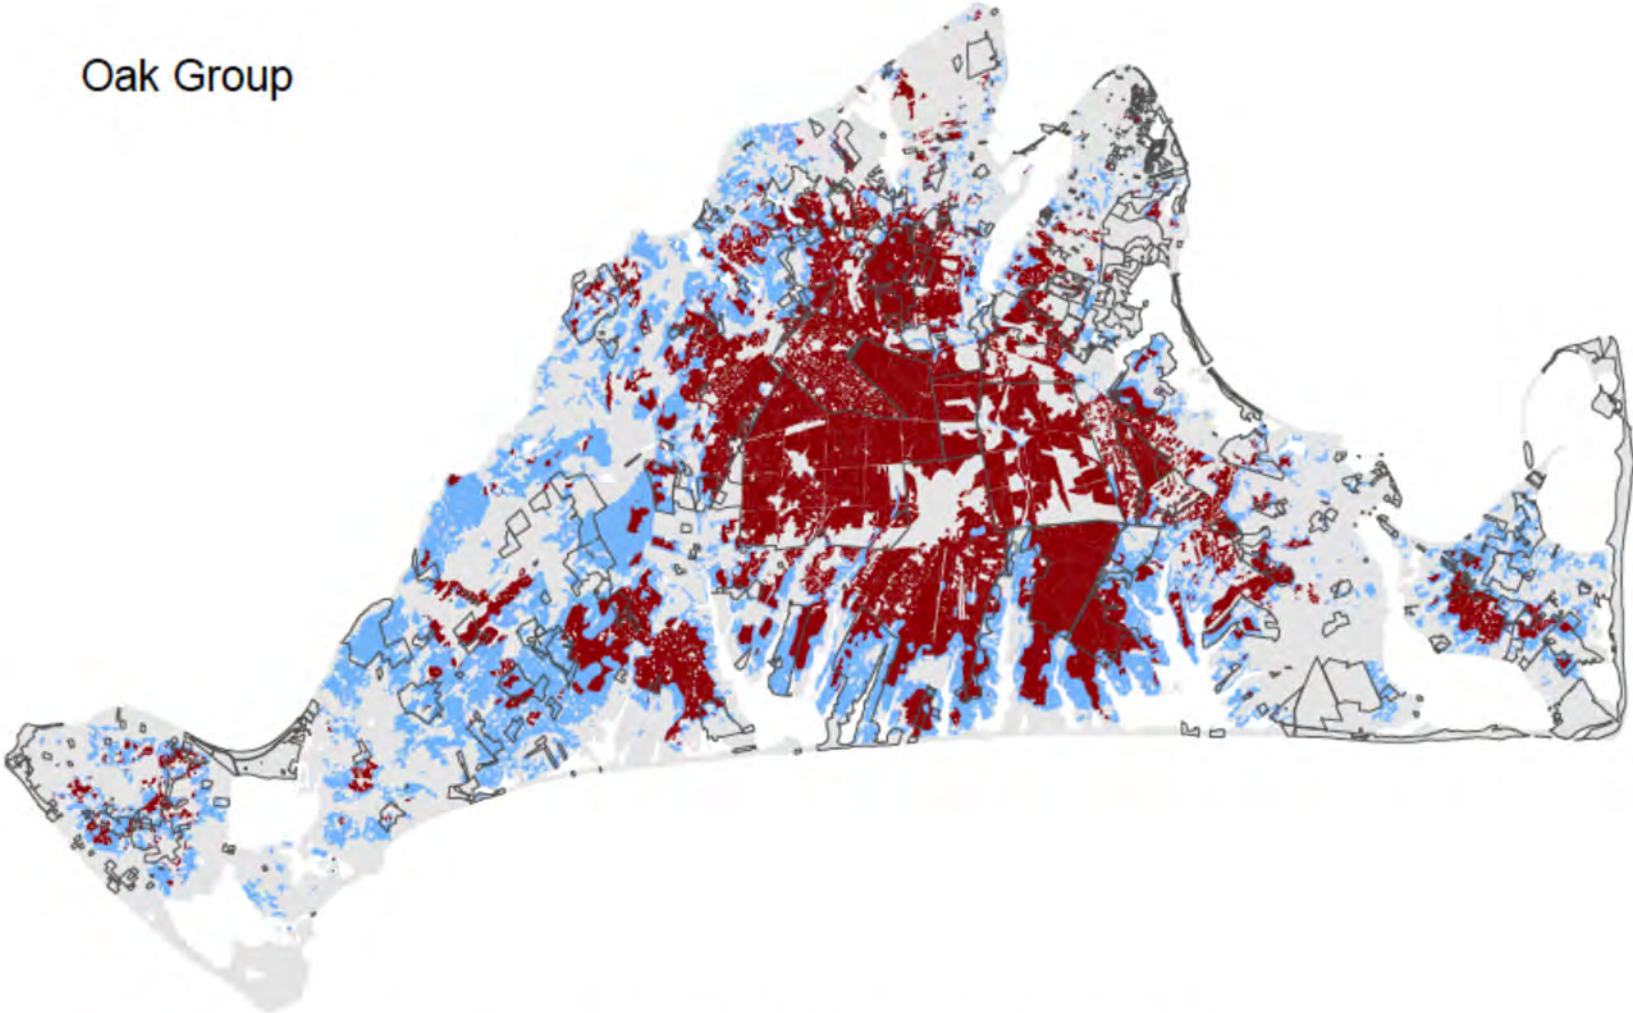

Oak Group

- AW, COHE; AW, COHEmec; AW, COMS; AW, COMSmec; AW, COSO; AW, COSOmec; AW, CSO; AW, CSOmec; AW, OSO
- Not AW, COHE; Not AW, COHEmec; Not AW, COMS; Not AW, COMSmec; Not AW, COSO; Not AW, COSOmec; Not AW, CSO; Not AW, CSOmec; Not AW, OSO
- POS with Full Public Access