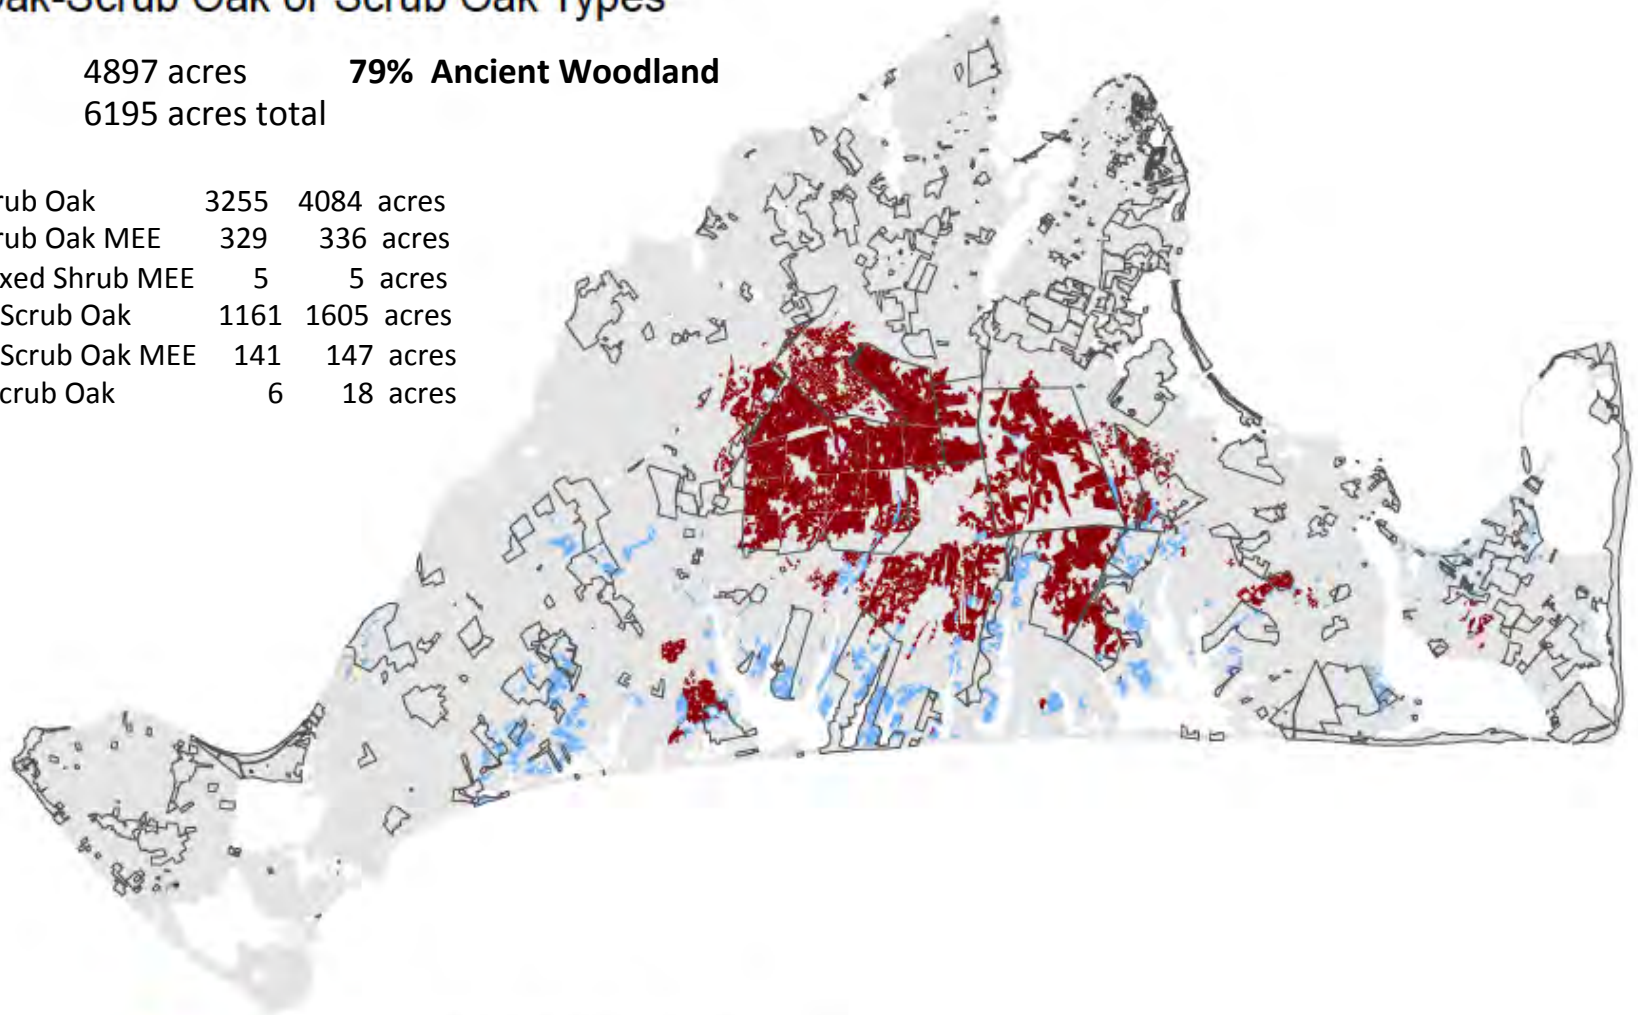

Oak Heath	6160	9550 acres
Oak Heath MEE	86	104 acres

- AW, COHE; AW, COHEmec
- Not AW, COHE; Not AW, COHEmec
- POS with Full Public Access

Oak-Scrub Oak or Scrub Oak Types

4897 acres **79% Ancient Woodland**
6195 acres total

Oak Scrub Oak	3255	4084 acres
Oak Scrub Oak MEE	329	336 acres
Oak Mixed Shrub MEE	5	5 acres
Closed Scrub Oak	1161	1605 acres
Closed Scrub Oak MEE	141	147 acres
Open Scrub Oak	6	18 acres

- AW, COSO; AW, COSOmec; AW, CSO; AW, CSOmec; AW, OSO
- Not AW, COSO; Not AW, COSOmec; Not AW, CSO; Not AW, CSOmec; Not AW, OSO
- POS with Full Public Access