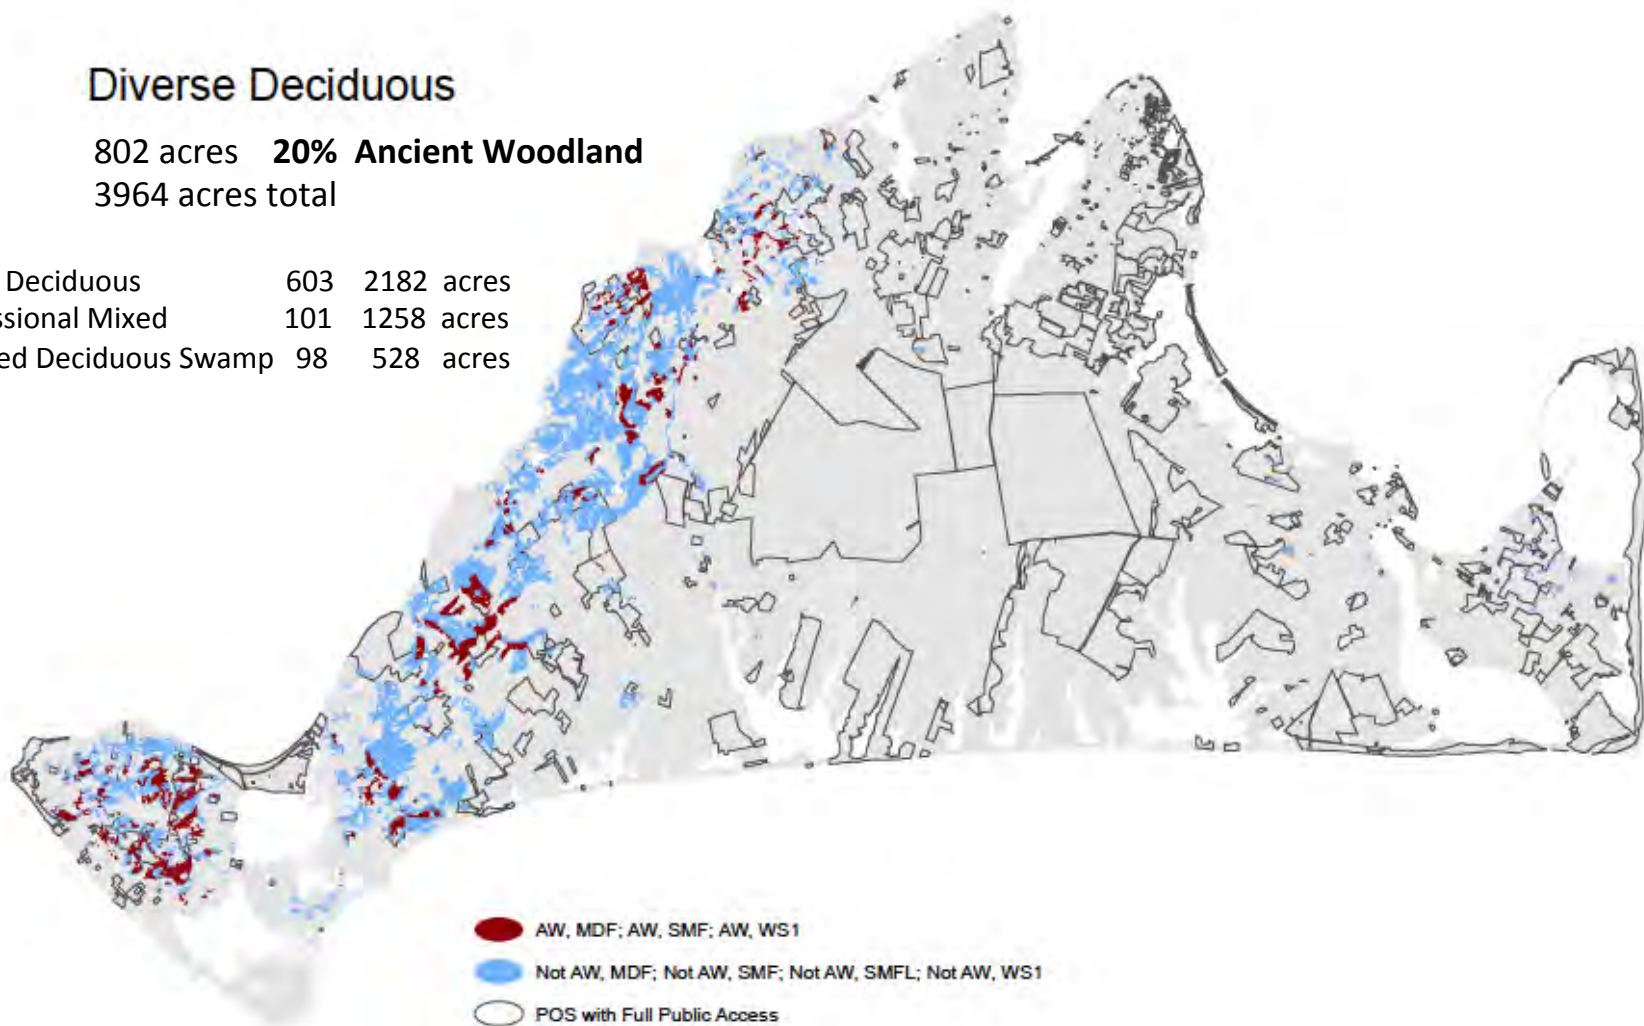

Diverse Deciduous

802 acres **20% Ancient Woodland**
3964 acres total

Mixed Deciduous	603	2182 acres
Successional Mixed	101	1258 acres
Wooded Deciduous Swamp	98	528 acres

Oak-Mixed Shrub

1318 acres **21% Ancient Woodland**
6132 acres total

Oak Mixed Shrub 1318 6132 acres

- AW, COMS; AW, COMSmec
- Not AW, COMS; Not AW, COMSmec
- POS with Full Public Access

Pitch Pine

242 acres **11% Ancient Woodland**
2169 acres total

Pitch Pine	41	177 acres
Pitch Pine Mixed Shrub	46	982 acres
Pitch Pine Heath	155	1010 acres

28%

Pitch Pine With Oak

1612 acres **40% Ancient Woodland**
 4477 acres total

Pitch Pine Oak	1336	3920 acres	34%
Pitch Pine Scrub Oak	276	557 acres	50%
Pitch Pine Oak MEE	133	140 acres	95%
Pitch Pine Scrub Oak MEE	86	109 acres	79%
Pitch Pine Heath MEE	28	28 acres	

Oak-Scrub Oak or Oak-Heath or Scrub Oak Types

11143 acres **70% Ancient Woodland**
 15849 acres total

Oak Scrub Oak	3255	4084 acres
Oak Scrub Oak MEE	329	336 acres
Oak Mixed Shrub MEE	5	5 acres
Oak Heath MEE	86	104 acres
Oak Heath	6160	9550 acres
Closed Scrub Oak	1161	1605 acres
Closed Scrub Oak MEE	141	147 acres
Open Scrub Oak	6	18 acres