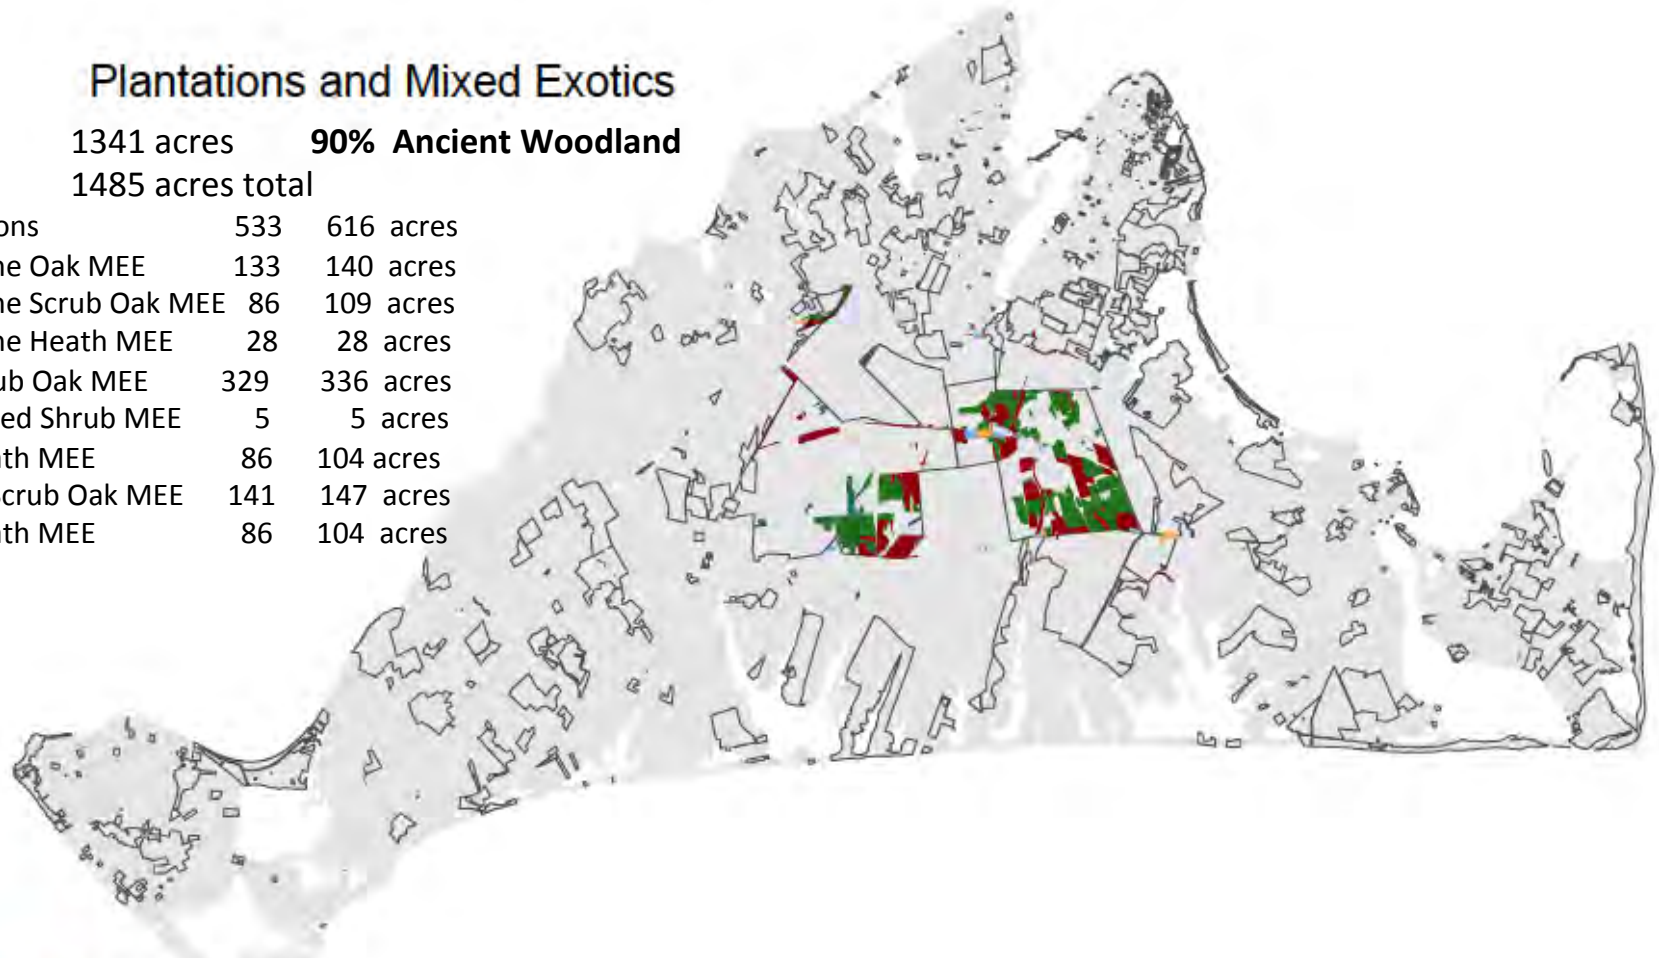

Oak Heath	6160	9550 acres
Oak Heath MEE	86	104 acres

- AW, COHE; AW, COHEmec
- Not AW, COHE; Not AW, COHEmec
- POS with Full Public Access

Oak-Scrub Oak or Scrub Oak Types

4897 acres **79% Ancient Woodland**
6195 acres total

Oak Scrub Oak	3255	4084 acres
Oak Scrub Oak MEE	329	336 acres
Oak Mixed Shrub MEE	5	5 acres
Closed Scrub Oak	1161	1605 acres
Closed Scrub Oak MEE	141	147 acres
Open Scrub Oak	6	18 acres

- AW, COSO; AW, COSOmec; AW, CSO; AW, CSOmec; AW, OSO
- Not AW, COSO; Not AW, COSOmec; Not AW, CSO; Not AW, CSOmec; Not AW, OSO
- POS with Full Public Access

Plantations and Mixed Exotics

1341 acres **90% Ancient Woodland**
 1485 acres total

Plantations	533	616 acres
Pitch Pine Oak MEE	133	140 acres
Pitch Pine Scrub Oak MEE	86	109 acres
Pitch Pine Heath MEE	28	28 acres
Oak Scrub Oak MEE	329	336 acres
Oak Mixed Shrub MEE	5	5 acres
Oak Heath MEE	86	104 acres
Closed Scrub Oak MEE	141	147 acres
Oak Heath MEE	86	104 acres

Oak-Scrub Oak or Oak-Heath or Scrub Oak Types

11143 acres **70% Ancient Woodland**
 15849 acres total

Oak Scrub Oak	3255	4084 acres
Oak Scrub Oak MEE	329	336 acres
Oak Mixed Shrub MEE	5	5 acres
Oak Heath MEE	86	104 acres
Oak Heath	6160	9550 acres
Closed Scrub Oak	1161	1605 acres
Closed Scrub Oak MEE	141	147 acres
Open Scrub Oak	6	18 acres