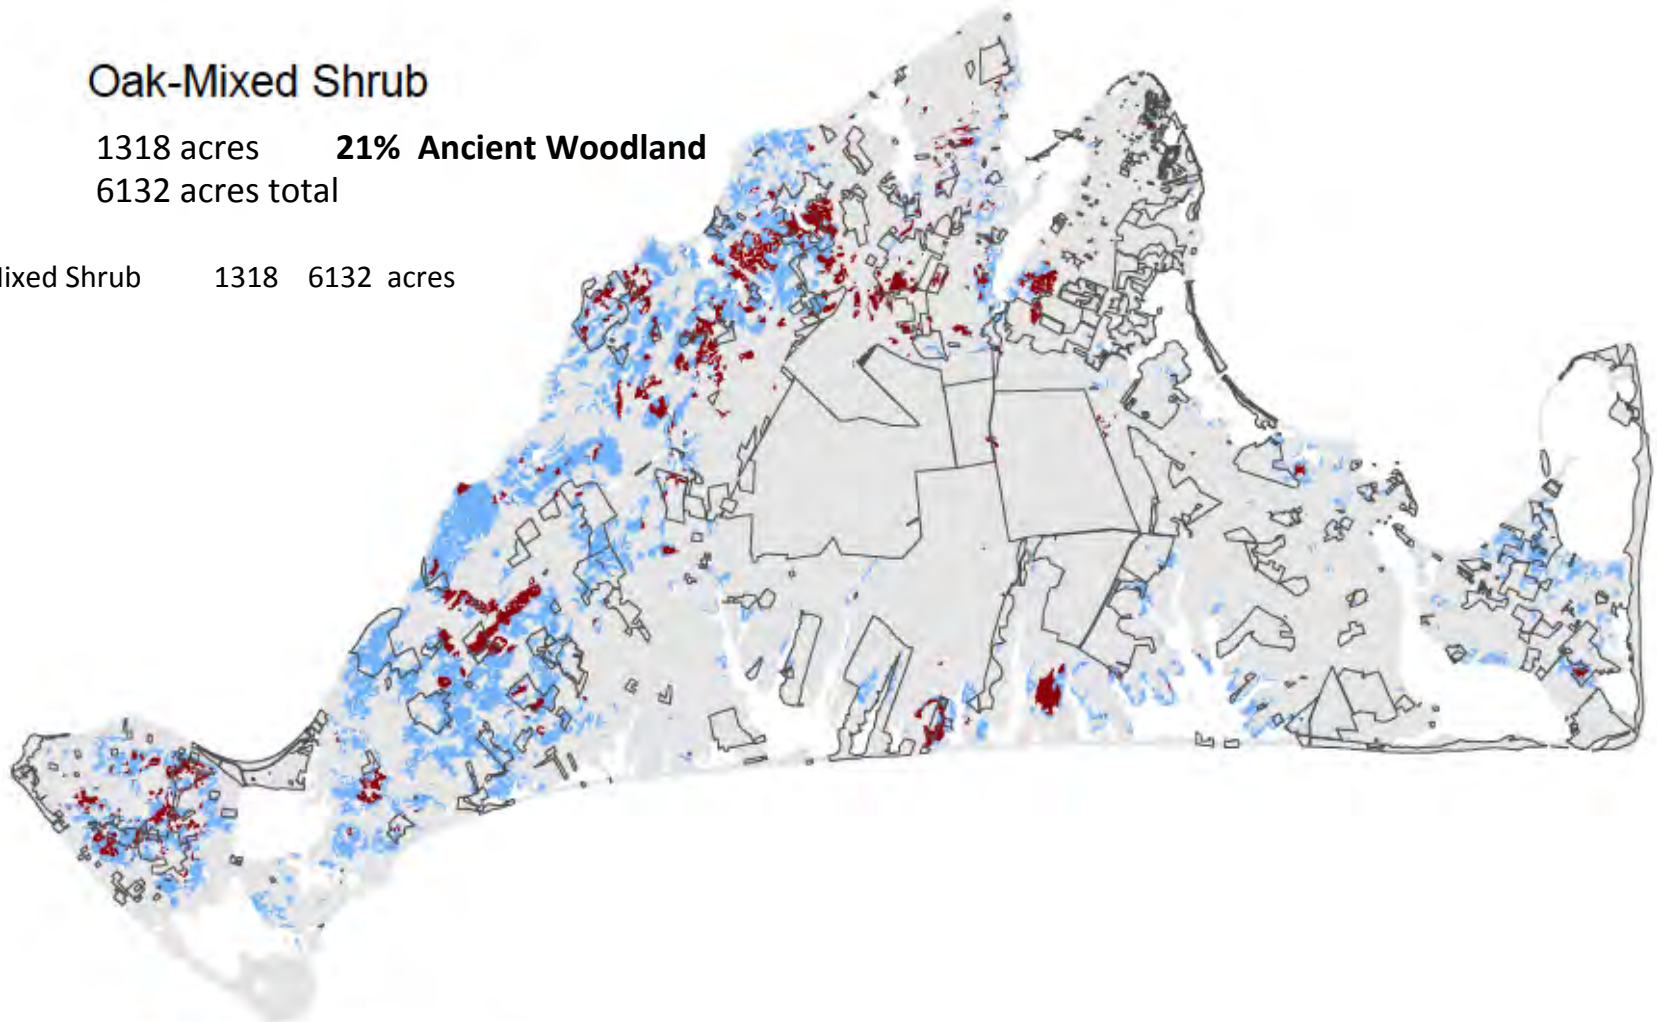

Diverse Deciduous

802 acres **20% Ancient Woodland**
3964 acres total

Mixed Deciduous	603	2182 acres
Successional Mixed	101	1258 acres
Wooded Deciduous Swamp	98	528 acres

Oak-Mixed Shrub

1318 acres **21% Ancient Woodland**
6132 acres total

Oak Mixed Shrub 1318 6132 acres

- AW, COMS; AW, COMSmec
- Not AW, COMS; Not AW, COMSmec
- POS with Full Public Access

Pitch Pine

242 acres **11% Ancient Woodland**
2169 acres total

Pitch Pine	41	177 acres
Pitch Pine Mixed Shrub	46	982 acres
Pitch Pine Heath	155	1010 acres

28%

Pitch Pine With Oak

1612 acres **40% Ancient Woodland**
 4477 acres total

Pitch Pine Oak	1336	3920 acres	34%
Pitch Pine Scrub Oak	276	557 acres	50%
Pitch Pine Oak MEE	133	140 acres	95%
Pitch Pine Scrub Oak MEE	86	109 acres	79%
Pitch Pine Heath MEE	28	28 acres	

Oak-Scrub Oak or Oak-Heath or Scrub Oak Types

11143 acres **70% Ancient Woodland**
 15849 acres total

Oak Scrub Oak	3255	4084 acres
Oak Scrub Oak MEE	329	336 acres
Oak Mixed Shrub MEE	5	5 acres
Oak Heath MEE	86	104 acres
Oak Heath	6160	9550 acres
Closed Scrub Oak	1161	1605 acres
Closed Scrub Oak MEE	141	147 acres
Open Scrub Oak	6	18 acres