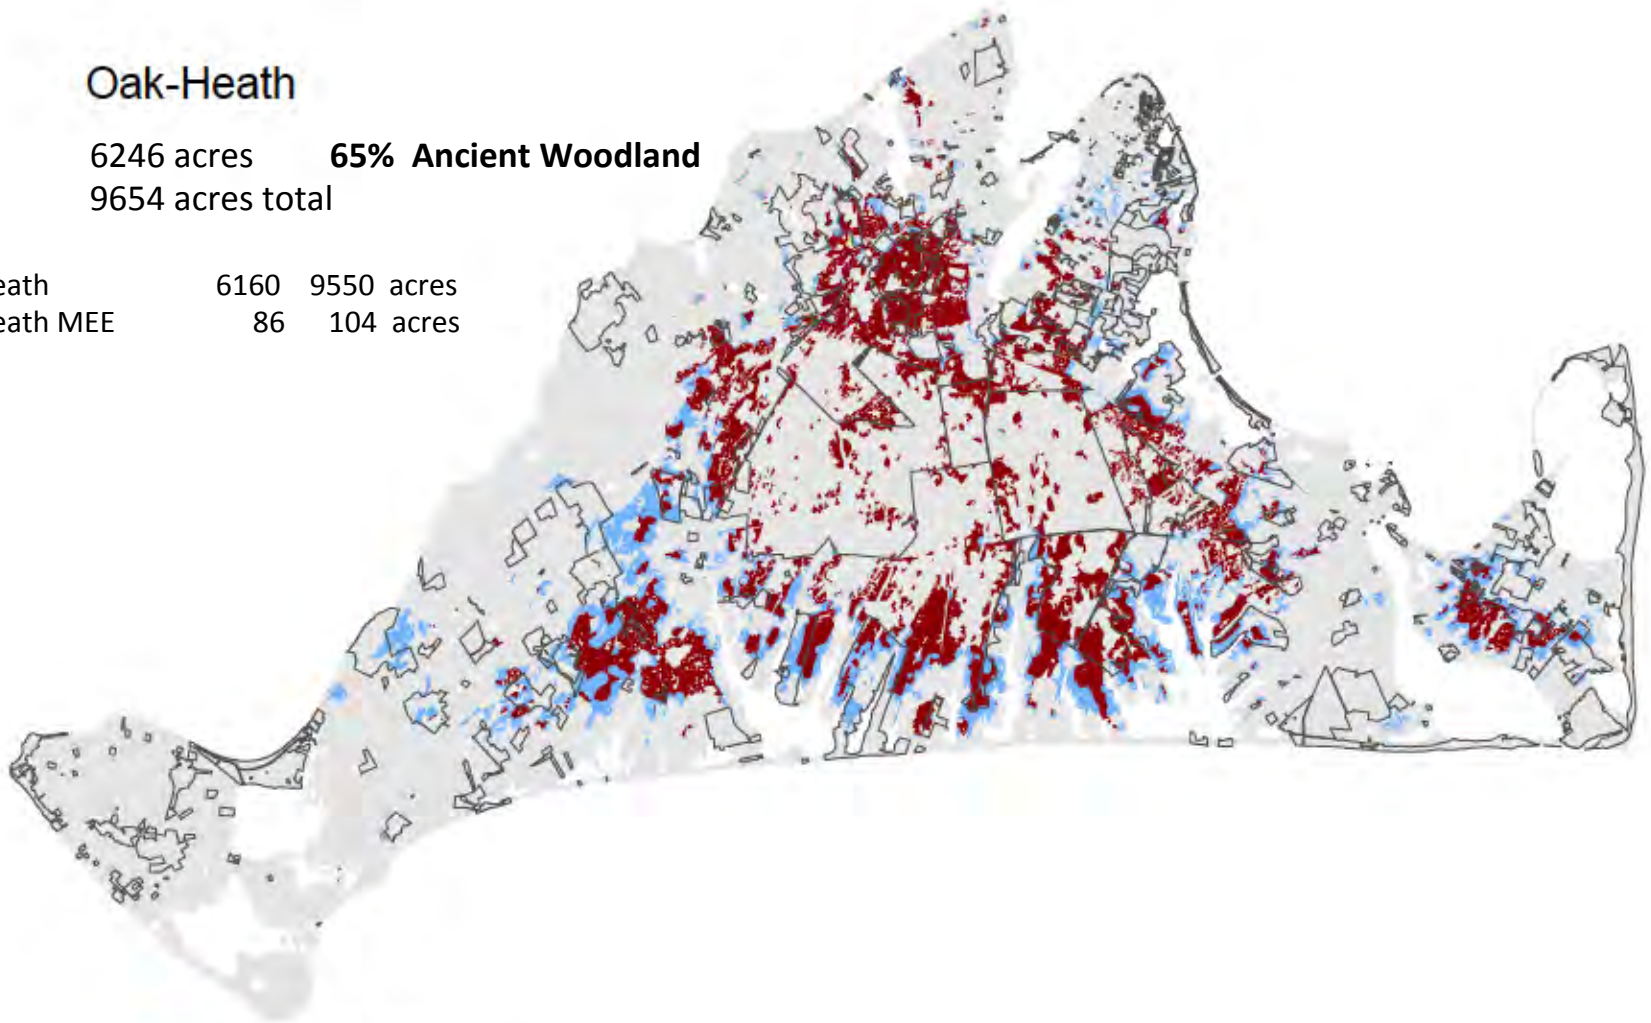

28%

Pitch Pine With Oak

1612 acres **40% Ancient Woodland**
 4477 acres total

Pitch Pine Oak	1336	3920 acres	34%
Pitch Pine Scrub Oak	276	557 acres	50%
Pitch Pine Oak MEE	133	140 acres	95%
Pitch Pine Scrub Oak MEE	86	109 acres	79%
Pitch Pine Heath MEE	28	28 acres	

- AW, PPHEmec; AW, PPOF; AW, PPOFmec; AW, PPSO; AW, PPSOmec
- Not AW, PPOF; Not AW, PPOFmec; Not AW, PPSO; Not AW, PPSOmec
- POS with Full Public Access

Oak-Heath

6246 acres **65% Ancient Woodland**
9654 acres total

Oak Heath	6160	9550 acres
Oak Heath MEE	86	104 acres

- AW, COHE; AW, COHEmec
- Not AW, COHE; Not AW, COHEmec
- POS with Full Public Access

Oak-Scrub Oak or Scrub Oak Types

4897 acres **79% Ancient Woodland**
6195 acres total