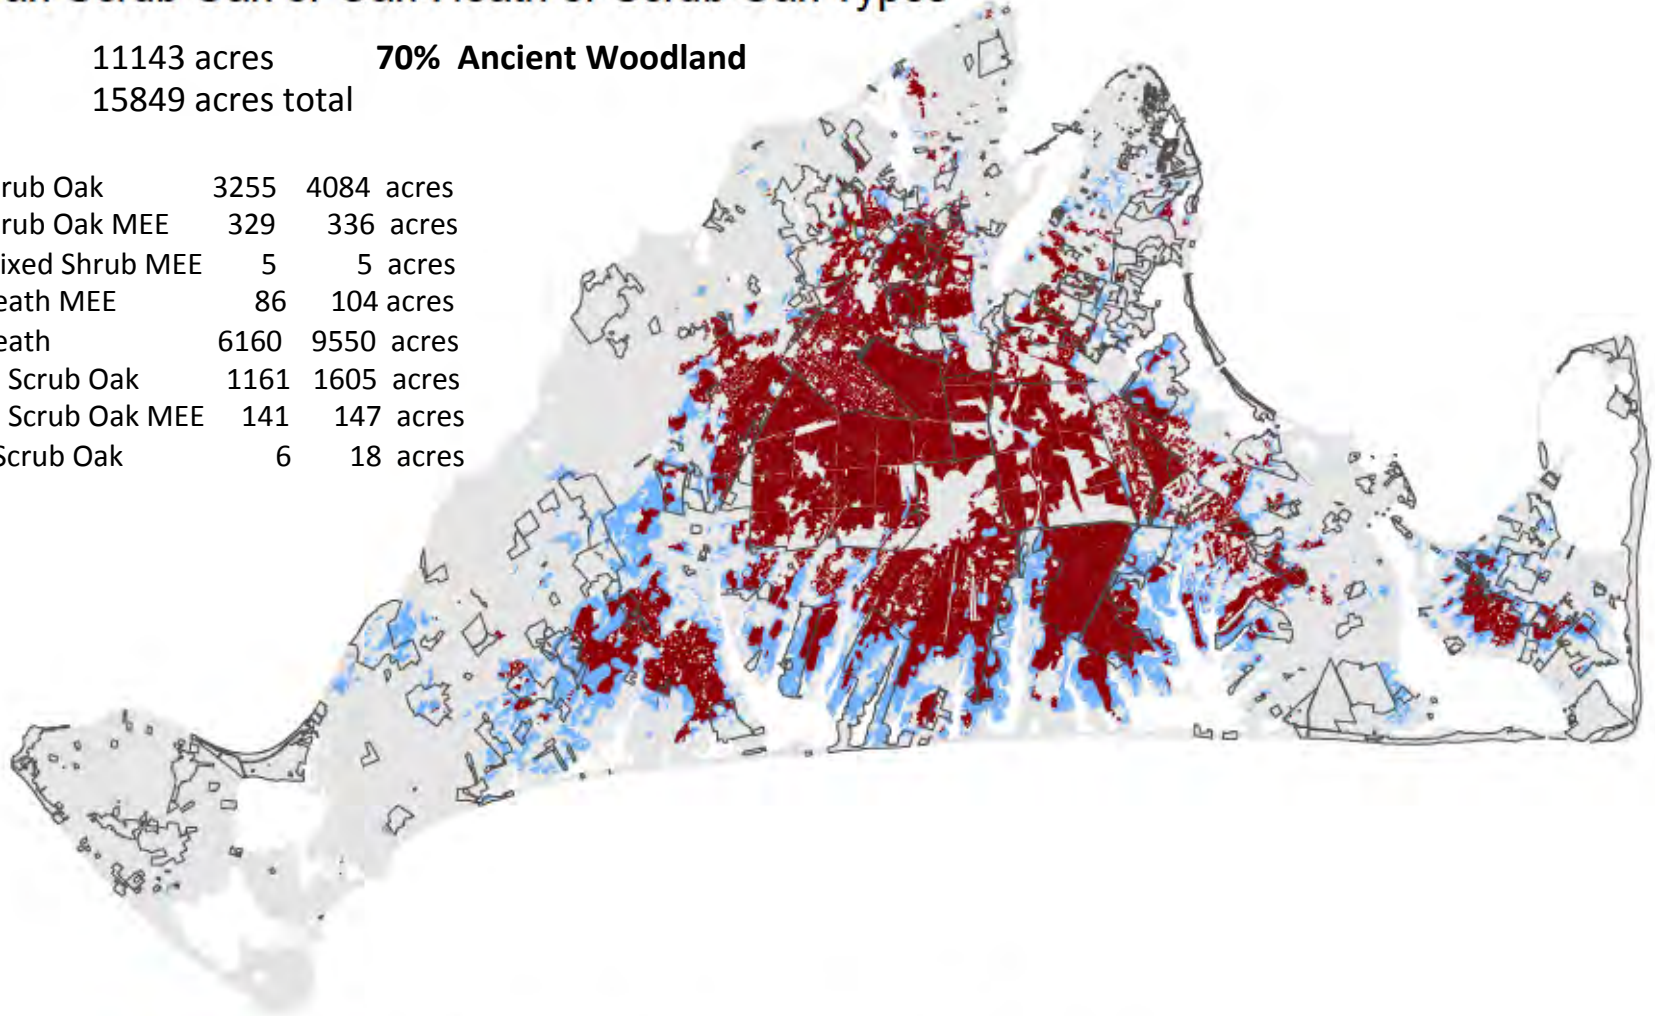

Oak Scrub Oak	3255	4084 acres
Oak Scrub Oak MEE	329	336 acres
Oak Mixed Shrub MEE	5	5 acres
Closed Scrub Oak	1161	1605 acres
Closed Scrub Oak MEE	141	147 acres
Open Scrub Oak	6	18 acres

- AW, COSO; AW, COSOmec; AW, CSO; AW, CSOmec; AW, OSO
- Not AW, COSO; Not AW, COSOmec; Not AW, CSO; Not AW, CSOmec; Not AW, OSO
- POS with Full Public Access

Plantations and Mixed Exotics

1341 acres **90% Ancient Woodland**
 1485 acres total

Plantations	533	616 acres
Pitch Pine Oak MEE	133	140 acres
Pitch Pine Scrub Oak MEE	86	109 acres
Pitch Pine Heath MEE	28	28 acres
Oak Scrub Oak MEE	329	336 acres
Oak Mixed Shrub MEE	5	5 acres
Oak Heath MEE	86	104 acres
Closed Scrub Oak MEE	141	147 acres
Oak Heath MEE	86	104 acres

Oak-Scrub Oak or Oak-Heath or Scrub Oak Types

11143 acres **70% Ancient Woodland**
 15849 acres total

Oak Scrub Oak	3255	4084 acres
Oak Scrub Oak MEE	329	336 acres
Oak Mixed Shrub MEE	5	5 acres
Oak Heath MEE	86	104 acres
Oak Heath	6160	9550 acres
Closed Scrub Oak	1161	1605 acres
Closed Scrub Oak MEE	141	147 acres
Open Scrub Oak	6	18 acres