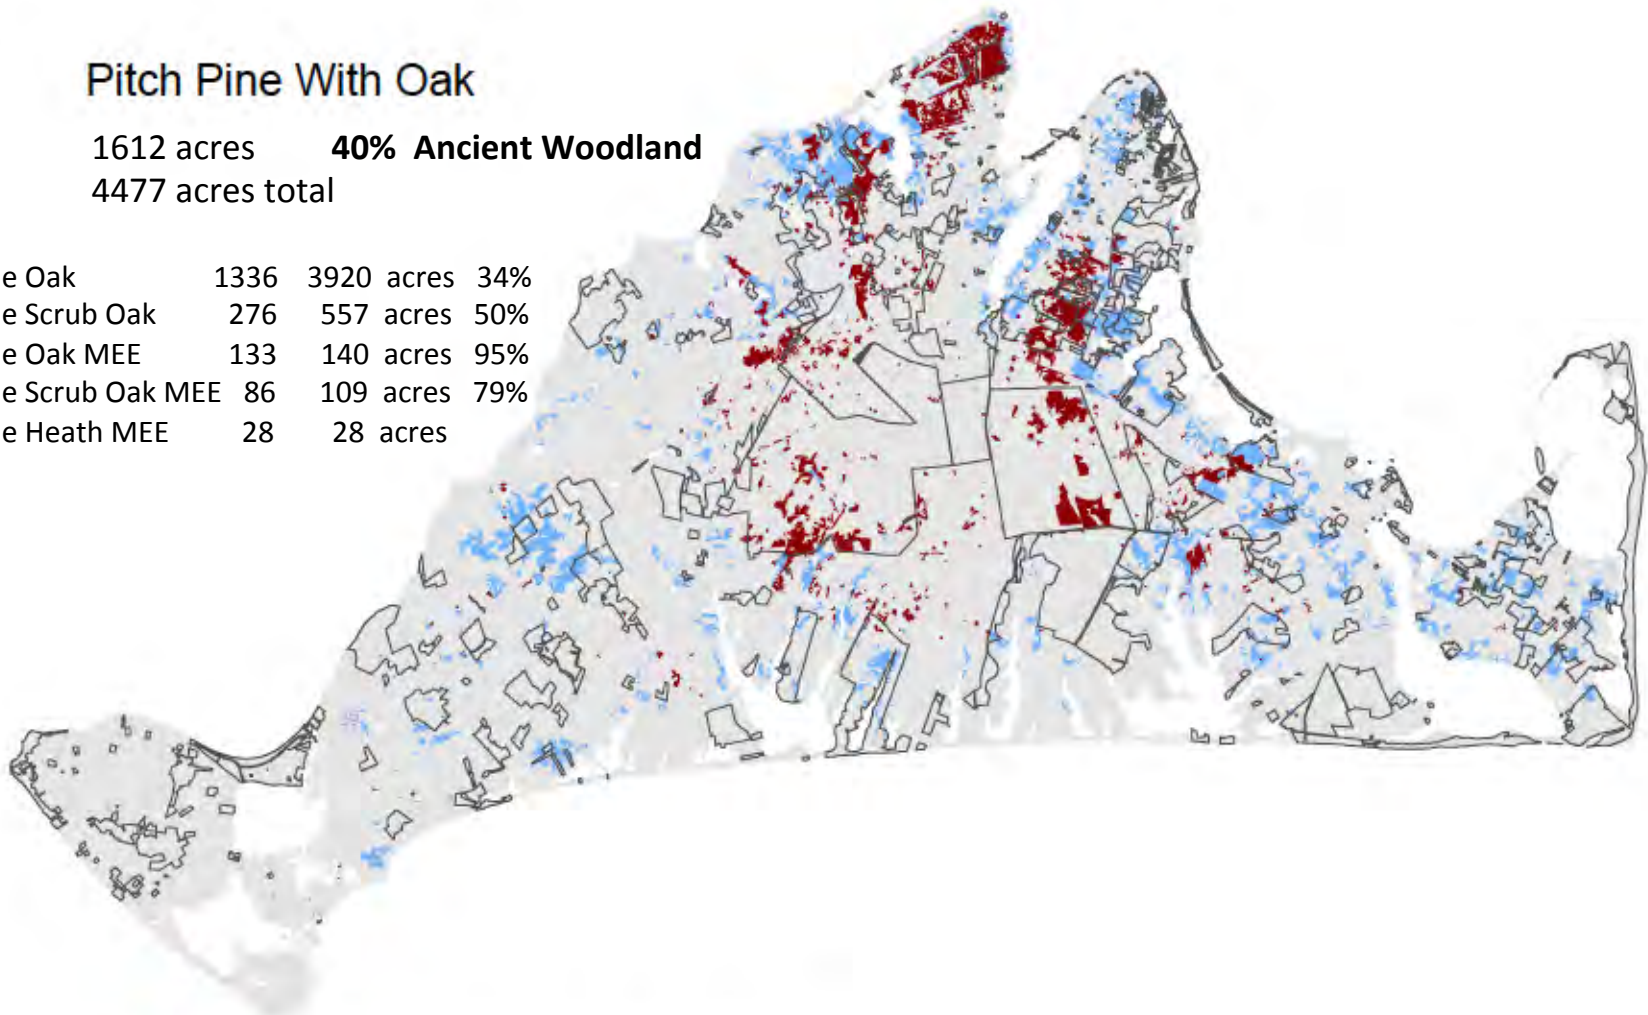

Diverse Deciduous

802 acres **20% Ancient Woodland**
3964 acres total

Mixed Deciduous	603	2182 acres
Successional Mixed	101	1258 acres
Wooded Deciduous Swamp	98	528 acres

Oak-Mixed Shrub

1318 acres **21% Ancient Woodland**
6132 acres total

28%

Pitch Pine With Oak

1612 acres **40% Ancient Woodland**
 4477 acres total

Pitch Pine Oak	1336	3920 acres	34%
Pitch Pine Scrub Oak	276	557 acres	50%
Pitch Pine Oak MEE	133	140 acres	95%
Pitch Pine Scrub Oak MEE	86	109 acres	79%
Pitch Pine Heath MEE	28	28 acres	

- AW, PPHEmec; AW, PPOF; AW, PPOFmec; AW, PPSO; AW, PPSOmec
- Not AW, PPOF; Not AW, PPOFmec; Not AW, PPSO; Not AW, PPSOmec
- POS with Full Public Access

Oak-Heath

6246 acres **65% Ancient Woodland**
9654 acres total

Oak-Scrub Oak or Oak-Heath or Scrub Oak Types

11143 acres **70% Ancient Woodland**
 15849 acres total

Oak Scrub Oak	3255	4084 acres
Oak Scrub Oak MEE	329	336 acres
Oak Mixed Shrub MEE	5	5 acres
Oak Heath MEE	86	104 acres
Oak Heath	6160	9550 acres
Closed Scrub Oak	1161	1605 acres
Closed Scrub Oak MEE	141	147 acres
Open Scrub Oak	6	18 acres